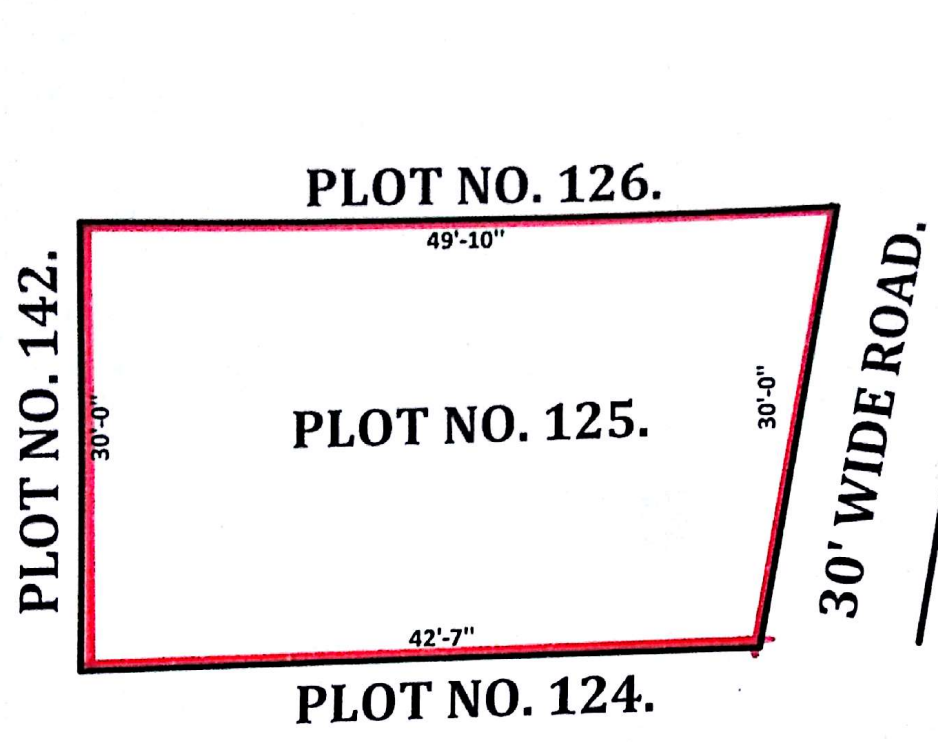

SECTION PLAN SHOWING OF PLOT NO. 125,
 SURVEY NO(S). 876, 876/1/అ, 878/అ, 878/అ & 880/ర/2,
 SITUATED AT KORREMULA (V), CHOWDARIGUDA G.P., GHATKESAR (M), R.R. DISTRICT.

VENDOR(S) :- SRI. K. SRINIVAS, SON OF LATE K.ILAIAH, and others

VENDEE(S) :- SRI. M. SUDHAKAR, S/O. SRI. M. VENKATA SASTRY

REFERENCE:
 AREA: 154 SQ.YDS., SCALE: 1" -
 OR 128.7 SQ.MTRS.,

INCL: EXCL:

WITNESSES:

1. [Signature]
 2. [Signature]

[Signature]

SIG. OF THE VENDEE (S)